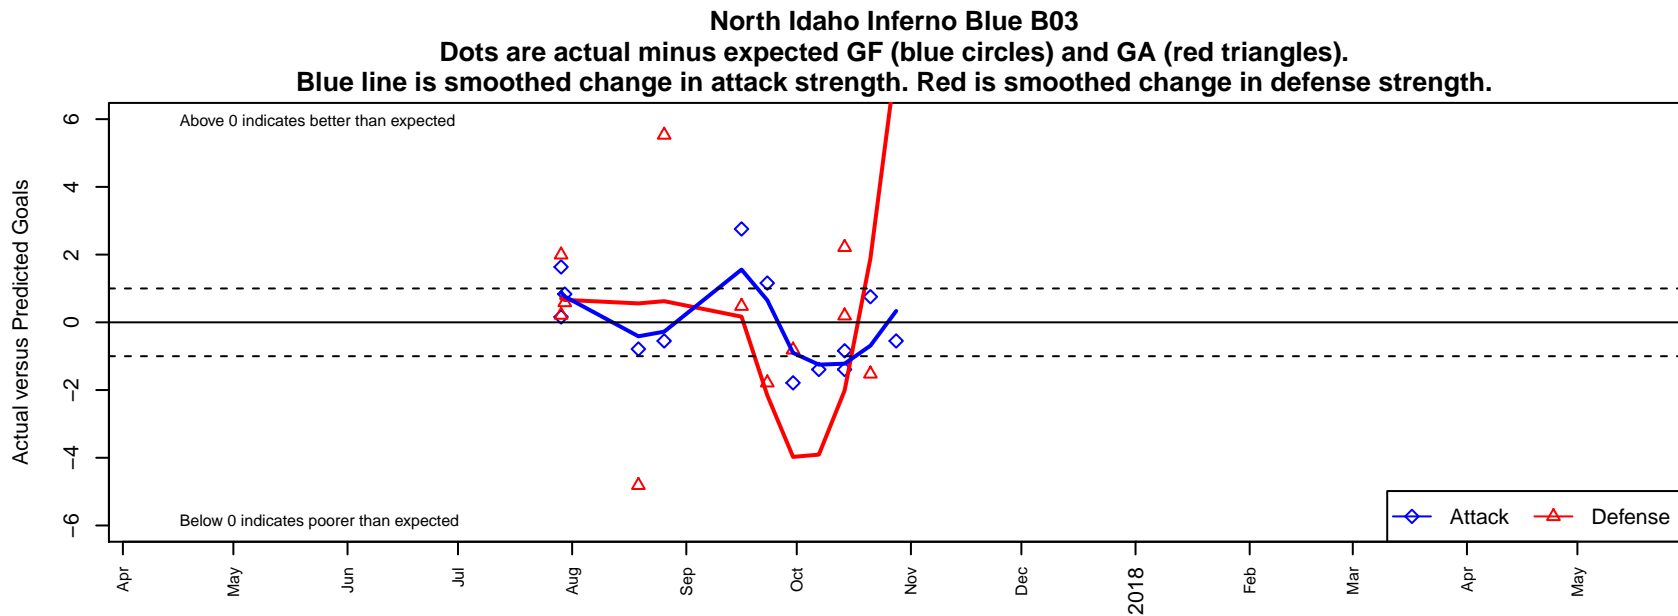

North Idaho Inferno Blue B03

North Idaho Inferno FC
 Post Falls, ID
 B03 total strength=869
 attack=2.05 defense=0.78
 fall league = PSPL Copa 2 – East U15
 notes= Noone 2016

alt names used:
 INFERNO FC 03 GREBE BLUE (ID)
 Inferno Grebe B 03 Blue

Venues played:
 2017 River City Cup U15 ('03) U15
 2017 PSPL Copa 2 – East U15

**attack and defense variance (black dot)
relative to other teams
and top 10 in region**

**attack and defense rating
relative to others at age
and all opponents in last 13 months**