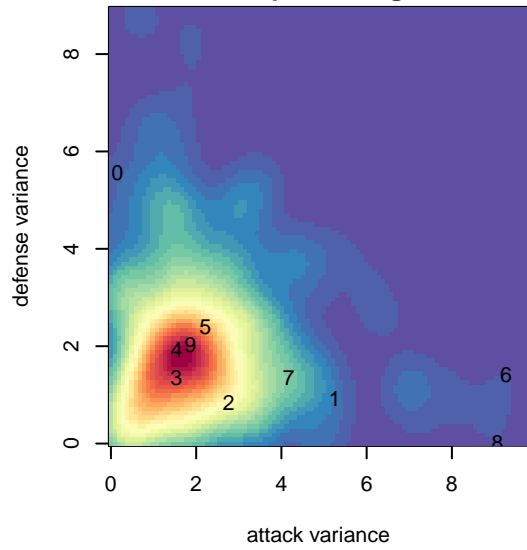

**attack and defense variance (black dot)
relative to other teams
and top 10 in region**