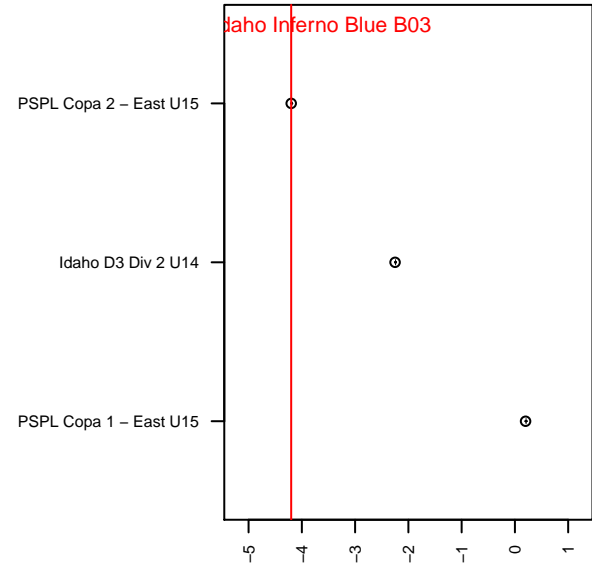

North Idaho Inferno Blue B03

North Idaho Inferno FC
 Post Falls, ID
 B03 total strength=869
 attack=2.05 defense=0.78
 fall league = PSPL Copa 2 – East U15
 notes= Noone 2016

alt names used:
 INFERNO FC 03 GREBE BLUE (ID)
 Inferno Grebe B 03 Blue

Venues played:
 2017 River City Cup U15 ('03) U15
 2017 PSPL Copa 2 – East U15

**attack and defense variance (black dot)
relative to other teams
and top 10 in region**

**attack and defense rating
relative to others at age
and all opponents in last 13 months**