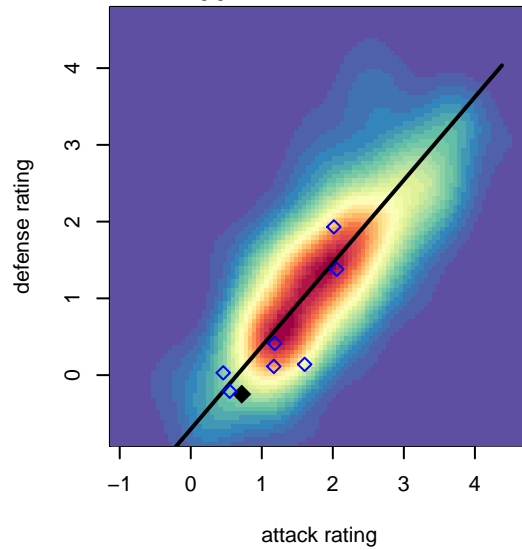

**attack and defense rating
relative to others at age
and all opponents in last 13 months**